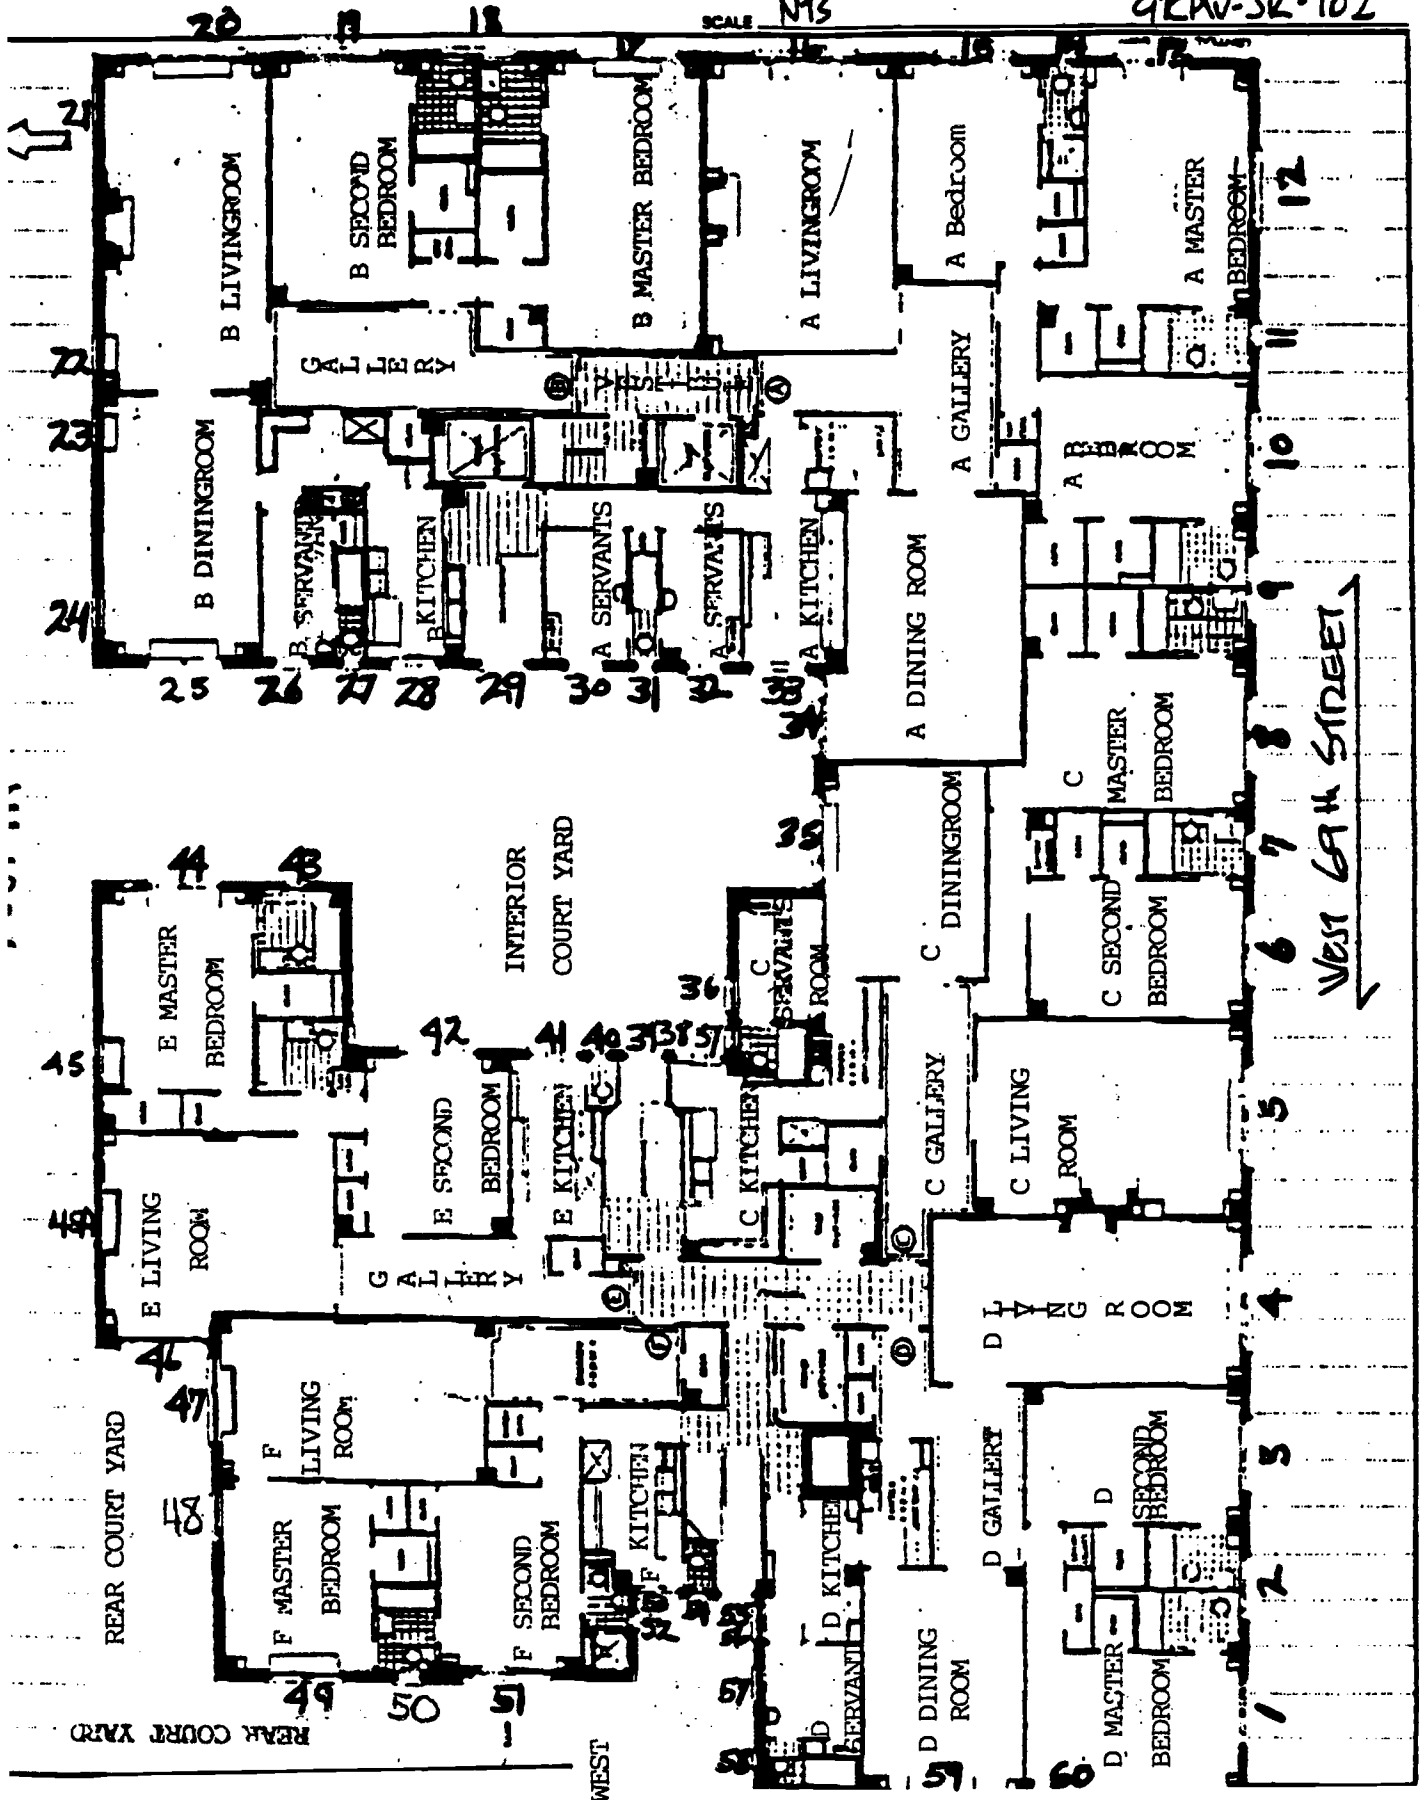

KRA ASSOCIATES, INC.
 95 New Clarkstown Road
 MANUET, NEW YORK 10954
 (914) 356-7876

CPW
 EAST

JOB 91 CENTRAL PARK WEST

SHEET NO. ARCHITECT'S FLOOR PLAN OF _____

CALCULATED BY _____ DATE _____

CHECKED BY _____ DATE _____

SCALE NYS

91CW-SK-102

SOUTH

SOUTH

SOUTH

WEST 6th STREET